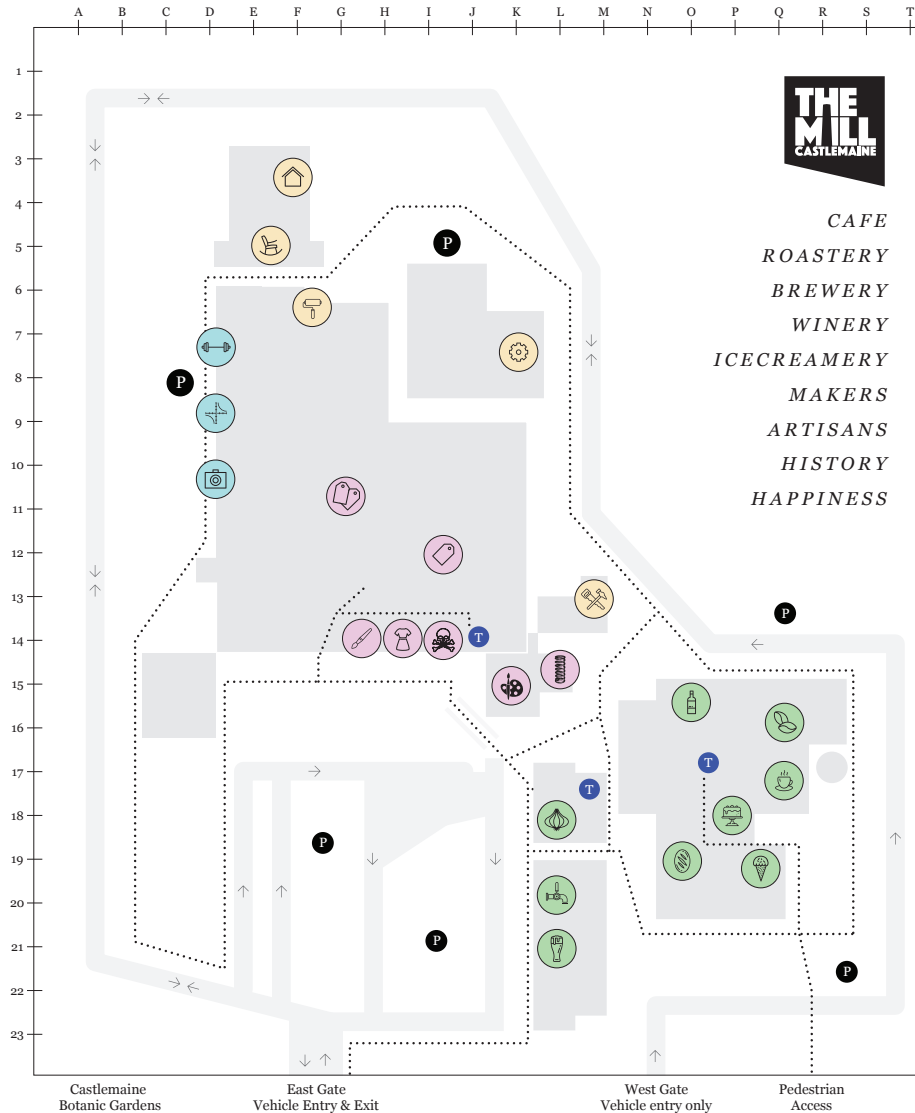

# Welcome to The Mill

On the rejuvenated site of the old Castlemaine Woollen Mill {Est.1875}

The Mill Castlemaine  
1-9 Walker Street  
Castlemaine VIC 3450

Opposite the Castlemaine  
Botanical Gardens

10 mins walk from the train station, 15 mins walk from the CBD  
90 mins by car from Melbourne, 120 mins by car from Geelong  
25 mins by car from Bendigo and Daylesford

## Food + Drink

-  **O16 Boomtown Winemakers Co-operative**  
Winery & Cellar Door  
boomtownwine.com.au
-  **Q17 Das Kaffeehaus**  
Cafe  
coffeebasics.com
-  **Q16 Coffee Basics**  
Coffee roastery & bean sales  
coffeebasics.com
-  **P18 St Cloud Cakes**  
Cakery {no retail sales or public access}  
facebook.com/stcloudcakes
-  **O19 Sprout**  
Bakery {no retail sales or public access}  
millcastlemaine.com.au/sprout-bakery
-  **P19 Icecream Social**  
Icecreamery  
icecreamsocial.com.au
-  **L18 Harvest**  
Fruit & Vegetables  
millcastlemaine.com.au/harvest
-  **L20 Castlemaine Brewing**  
Brewery  
castlemainebrewing.com
-  **L21 The Taproom**  
Beer tasting and bar  
castlemainebrewing.com/the-taproom

## Main Factory

-  **G11 Castlemaine Vintage Bazaar**  
Vintage shopping  
castlemainebazaar.com.au
-  **I12 Platform No.5**  
Curated makers' space  
platformno5.com
-  **G14 MA56**  
Drop in art space  
millcastlemaine.com.au/studio-ma-56
-  **H14 RIKE-DESIGN**  
Studio  
rike-design.com
-  **I14 The Departure**  
Studio / Gallery / Death Shop  
thedeparture.com.au
-  **L15 Coiled Springs Studio**  
Studio & Gallery {by appointment only}  
coiledsprings@gmail.com
-  **K15 The Drying Shed**  
Studios and gallery  
facebook.com/thedryingshedartspacecastlemaine

..... Walkway  Toilets  Parking